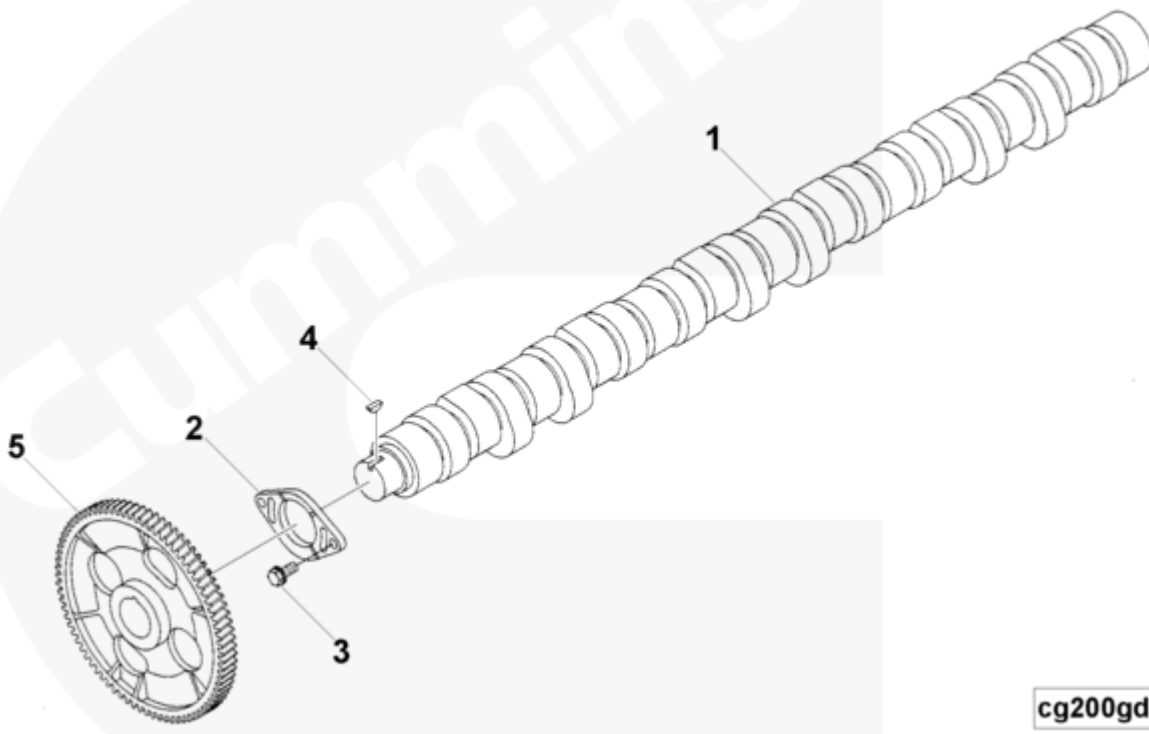

Parts Catalog - Option Detail

Electronic Parts Catalog - Option Detail				
Option	Group	Graphic	Film Card	Date
PP8545-01	01.07	cg200gd	II	21-MAR-05
Engines	ISM CM570, ISM CM570/870, ISM CM875, ISM CM876, ISM CM876 E, ISM11 CM876 M103, ISM11 CM876 SN, M11 CELECT, M11 CELECT PLUS, M11 MECHANICAL, QSM11 CM570, QSM11 CM876			

©Cummins Inc

SMALL | MEDIUM | LARGE

Cart	Ref No	Part Number	Part Description	Required	Remarks
<input type="button" value="View My Cart"/>					
		PP8545-01	Camshaft		Camshaft
<input type="checkbox"/>	1	4059893	Camshaft	1	
<input type="checkbox"/>	2	3896335	Camshaft Thrust Support	1	
<input type="checkbox"/>	3	3822067	Captive Washer Cap Screw	2	M10 X 1.50 X 25.
<input type="checkbox"/>	4	3009953	Plain Woodruff Key		
	5	3401439	Camshaft Gear	1	